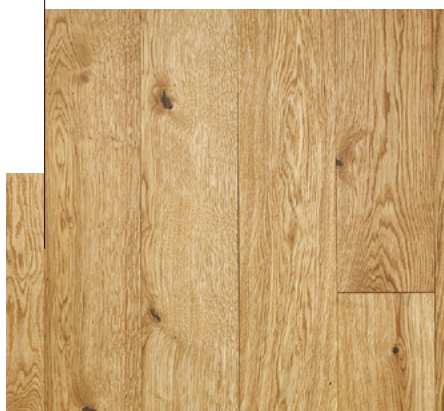

VINTAGE WHITE

Art. Nr.: 094

Fine-brushed, white coloured, waxed surface

This colour is upon personal request available as chateau plank.

Wood species: Hungarian oak from sustainably managed, state-owned forests.

ASSORTMENT*

Rustic

A very lively assortment. Due to the colourfulness and diverse structure of natural wood this quality grade gives a real rustic effect.

Nature

A slightly quieter assortment. This quality grade preserves the genuineness of wood while showing a more relaxed and uniform picture than the rustic one.

Select

Slight variation in colour and structure are showing the finest selection. The solid wood flooring presents itself uniform and quiet at the highest level.

* In case of some specific products only Nature-Rustic Mix or Nature-Select Mix is available.