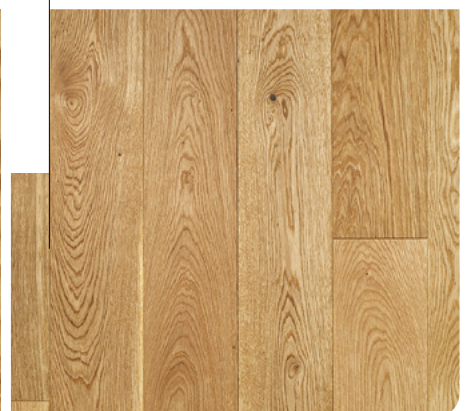

NIGHT SILVER GREY

Art. Nr.: 221
 Brushed, silver grey oiled, treated with hardwax

This colour is upon personal request available as chateau plank.

Wood species: Hungarian oak from sustainably managed, state-owned forests.

ASSORTMENT*

Rustic

A very lively assortment. Due to the colourfulness and diverse structure of natural wood this quality grade gives a real rustic effect.

Nature

A slightly quieter assortment. This quality grade preserves the genuineness of wood while showing a more relaxed and uniform picture than the rustic one.

Select

Slight variation in colour and structure are showing the finest selection. The solid wood flooring presents itself uniform and quiet at the highest level.

* In case of some specific products only Nature-Rustic Mix or Nature-Select Mix is available.