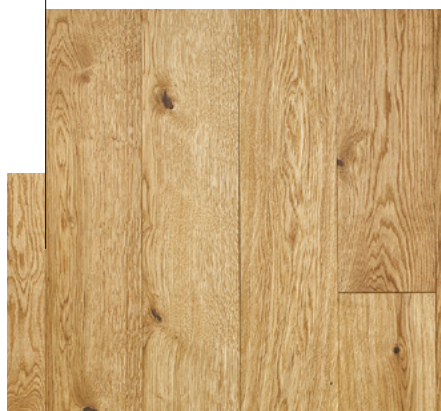

NIGHT SILVER GREY

Art. Nr.: 221
 Brushed, silver grey oiled, treated with hardwax

This colour is upon personal request available as chateau plank.

Wood species: Hungarian oak from sustainably managed, state-owned forests.

ASSORTMENT*

Rustic

A very lively assortment. Due to the colourfulness and diverse structure of natural wood this quality grade gives a real rustic effect.

Nature

A slightly quieter assortment. This quality grade preserves the genuineness of wood while showing a more relaxed and uniform picture than the rustic one.

Select

Slight variation in colour and structure are showing the finest selection. The solid wood flooring presents itself uniform and quiet at the highest level.

* In case of some specific products only Nature-Rustic Mix or Nature-Select Mix is available.