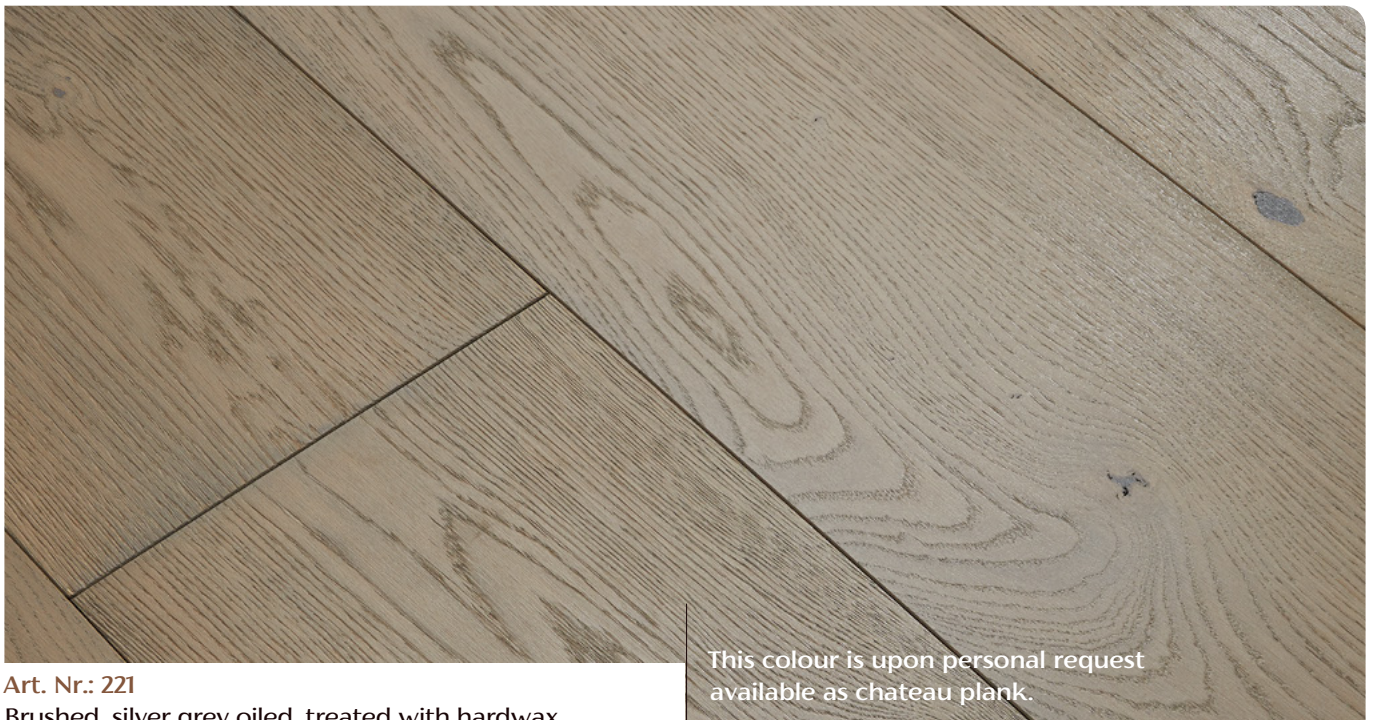

NIGHT SILVER GREY

Art. Nr.: 221
 Brushed, silver grey oiled, treated with hardwax

This colour is upon personal request available as chateau plank.

Wood species: Hungarian oak from sustainably managed, state-owned forests.

ASSORTMENT*

Rustic

A very lively assortment. Due to the colourfulness and diverse structure of natural wood this quality grade gives a real rustic effect.

Nature

A slightly quieter assortment. This quality grade preserves the genuineness of wood while showing a more relaxed and uniform picture than the rustic one.

Select

Slight variation in colour and structure are showing the finest selection. The solid wood flooring presents itself uniform and quiet at the highest level.

* In case of some specific products only Nature-Rustic Mix or Nature-Select Mix is available.