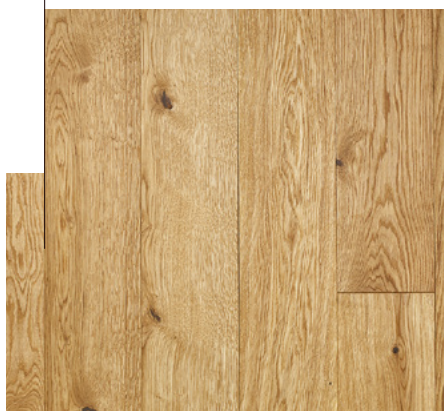

JURA 6000

Art. Nr.: 074

Fine-brushed, leached, colour (silver) oiled

This colour is upon personal request available as chateau plank.

Wood species: Hungarian oak from sustainably managed, state-owned forests.

ASSORTMENT*

Rustic

A very lively assortment. Due to the colourfulness and diverse structure of natural wood this quality grade gives a real rustic effect.

Nature

A slightly quieter assortment. This quality grade preserves the genuineness of wood while showing a more relaxed and uniform picture than the rustic one.

Select

Slight variation in colour and structure are showing the finest selection. The solid wood flooring presents itself uniform and quiet at the highest level.

* In case of some specific products only Nature-Rustic Mix or Nature-Select Mix is available.