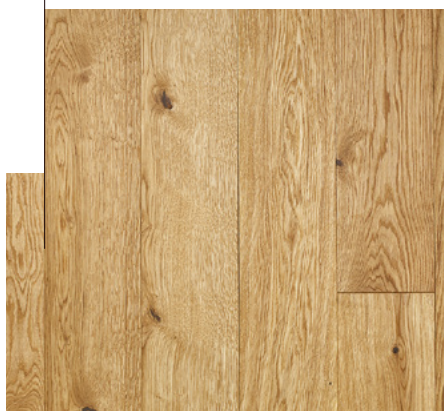

CARAMEL DELUXE

Art. Nr.: 228

Brushed, and Caramel oiled surface

This colour is upon personal request available as chateau plank.

Wood species: Hungarian oak from sustainably managed, state-owned forests.

ASSORTMENT*

Rustic

A very lively assortment. Due to the colourfulness and diverse structure of natural wood this quality grade gives a real rustic effect.

Nature

A slightly quieter assortment. This quality grade preserves the genuineness of wood while showing a more relaxed and uniform picture than the rustic one.

Select

Slight variation in colour and structure are showing the finest selection. The solid wood flooring presents itself uniform and quiet at the highest level.

* In case of some specific products only Nature-Rustic Mix or Nature-Select Mix is available.