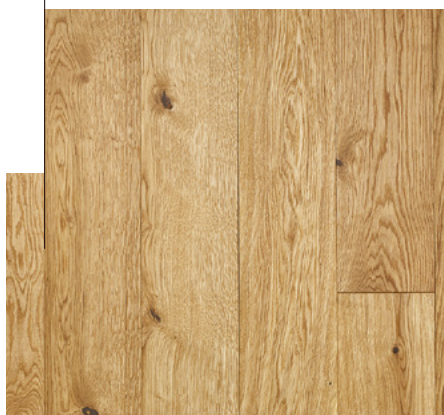

SWISS WEISS BRUSHED, SMOKED

Art. Nr.: 099

Fine-brushed, smoked, Swiss Weiss oiled surface

This colour is upon personal request available as chateau plank.

Wood species: Hungarian oak from sustainably managed, state-owned forests.

ASSORTMENT*

Rustic

A very lively assortment. Due to the colourfulness and diverse structure of natural wood this quality grade gives a real rustic effect.

Nature

A slightly quieter assortment. This quality grade preserves the genuineness of wood while showing a more relaxed and uniform picture than the rustic one.

Select

Slight variation in colour and structure are showing the finest selection. The solid wood flooring presents itself uniform and quiet at the highest level.

* In case of some specific products only Nature-Rustic Mix or Nature-Select Mix is available.