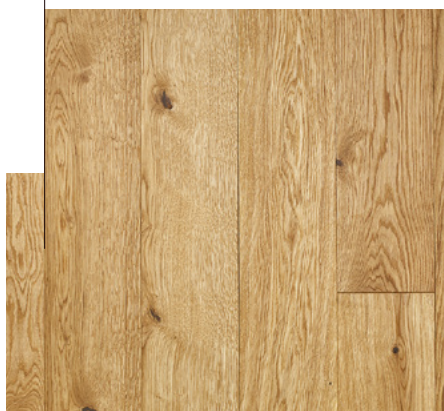

SWISS WEISS BRUSHED

Art. Nr.: 084

Fine-brushed, Swiss Weiss oiled surface

This colour is upon personal request available as chateau plank.

Wood species: Hungarian oak from sustainably managed, state-owned forests.

ASSORTMENT*

Rustic

A very lively assortment. Due to the colourfulness and diverse structure of natural wood this quality grade gives a real rustic effect.

Nature

A slightly quieter assortment. This quality grade preserves the genuineness of wood while showing a more relaxed and uniform picture than the rustic one.

Select

Slight variation in colour and structure are showing the finest selection. The solid wood flooring presents itself uniform and quiet at the highest level.

* In case of some specific products only Nature-Rustic Mix or Nature-Select Mix is available.