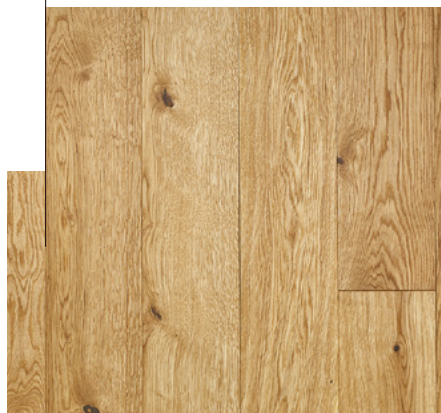

Nature

A slightly quieter assortment. This quality grade preserves the genuineness of wood while showing a more relaxed and uniform picture than the rustic one.