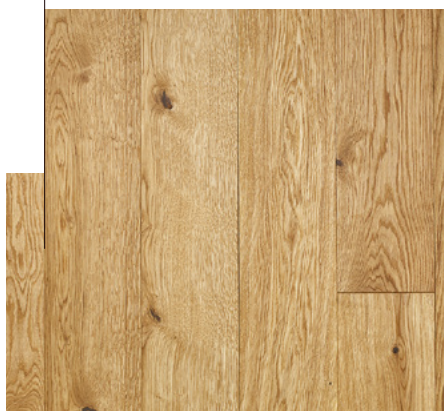

SANTORINI SUN 1000

Art. Nr.: 053

Fine hand-planed, oxidative natural oiled surface

This colour is upon personal request available as chateau plank.

Wood species: Hungarian oak from sustainably managed, state-owned forests.

ASSORTMENT*

Rustic

A very lively assortment. Due to the colourfulness and diverse structure of natural wood this quality grade gives a real rustic effect.

Nature

A slightly quieter assortment. This quality grade preserves the genuineness of wood while showing a more relaxed and uniform picture than the rustic one.

Select

Slight variation in colour and structure are showing the finest selection. The solid wood flooring presents itself uniform and quiet at the highest level.

* In case of some specific products only Nature-Rustic Mix or Nature-Select Mix is available.