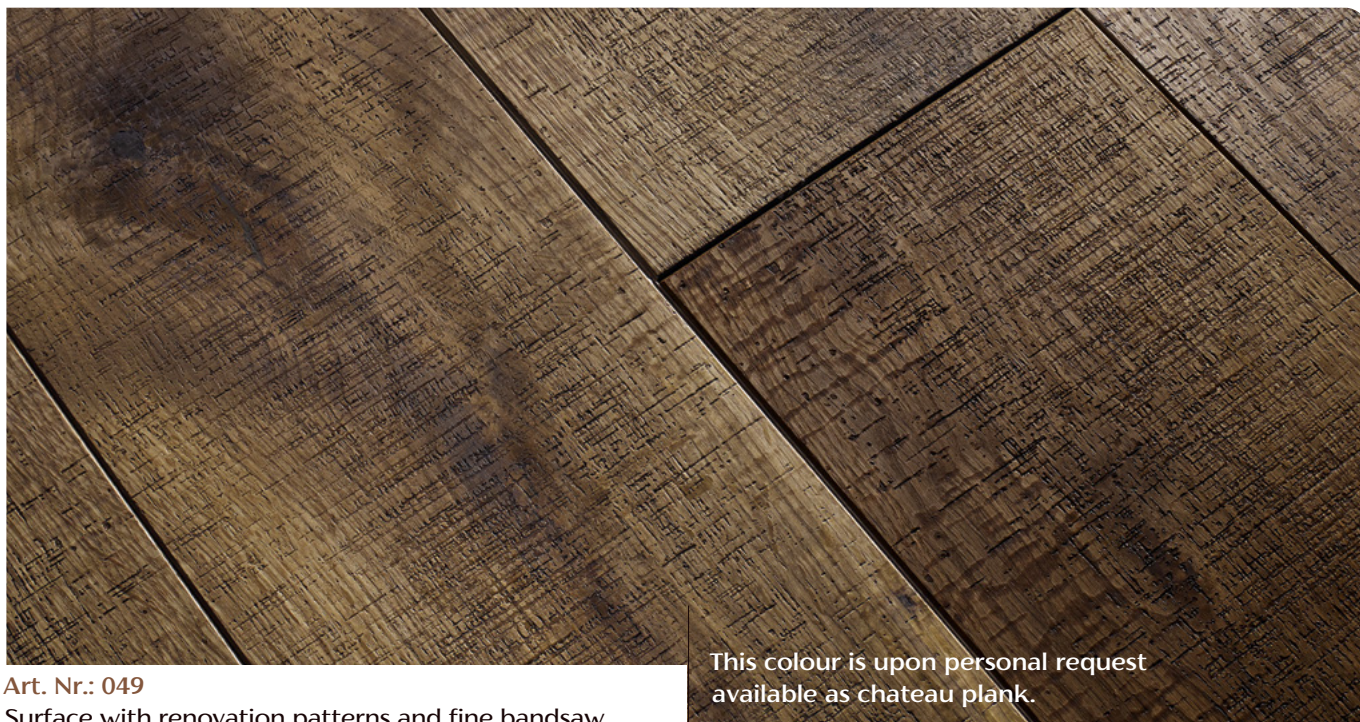

# SAMOS 1000 SMOKED

**Art. Nr.: 049**

Surface with renovation patterns and fine bandsaw effect, fine-flamed, smoked, oxidative natural oiled

This colour is upon personal request available as chateau plank.