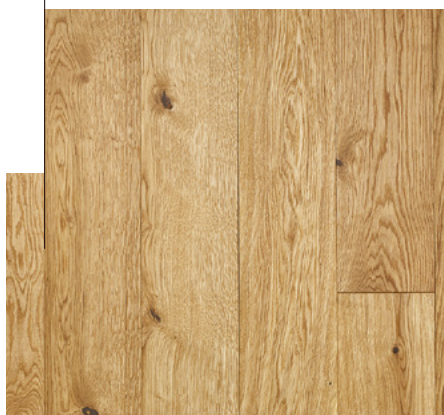

Nature

A slightly quieter assortment. This quality grade preserves the genuineness of wood while showing a more relaxed and uniform picture than the rustic one.