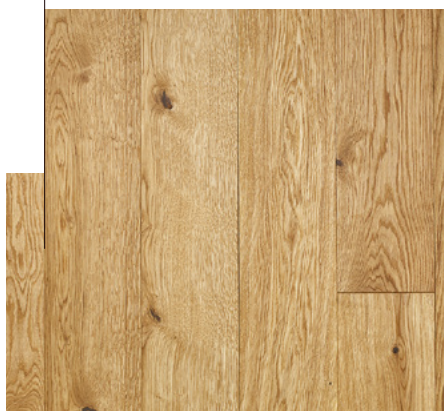

SAMOS 1000

Art. Nr.: 048

Surface with renovation patterns and fine bandsaw effect, fine-flamed, oxidative natural oiled

This colour is upon personal request available as chateau plank.

Wood species: Hungarian oak from sustainably managed, state-owned forests.

ASSORTMENT*

Rustic

A very lively assortment. Due to the colourfulness and diverse structure of natural wood this quality grade gives a real rustic effect.

Nature

A slightly quieter assortment. This quality grade preserves the genuineness of wood while showing a more relaxed and uniform picture than the rustic one.

Select

Slight variation in colour and structure are showing the finest selection. The solid wood flooring presents itself uniform and quiet at the highest level.

* In case of some specific products only Nature-Rustic Mix or Nature-Select Mix is available.