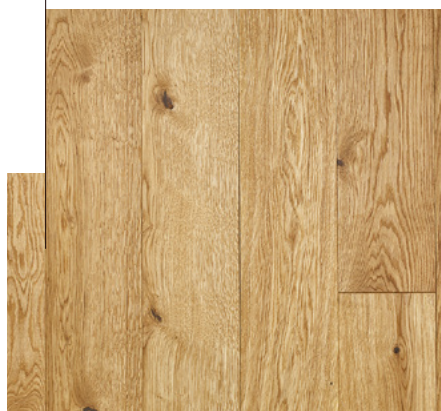

POMPEI 3300

Art. Nr.: 010
 Fine-brushed, smoked, medium white oiled surface

This colour is upon personal request available as chateau plank.

Wood species: Hungarian oak from sustainably managed, state-owned forests.

ASSORTMENT*

Rustic

A very lively assortment. Due to the colourfulness and diverse structure of natural wood this quality grade gives a real rustic effect.

Nature

A slightly quieter assortment. This quality grade preserves the genuineness of wood while showing a more relaxed and uniform picture than the rustic one.

Select

Slight variation in colour and structure are showing the finest selection. The solid wood flooring presents itself uniform and quiet at the highest level.

* In case of some specific products only Nature-Rustic Mix or Nature-Select Mix is available.