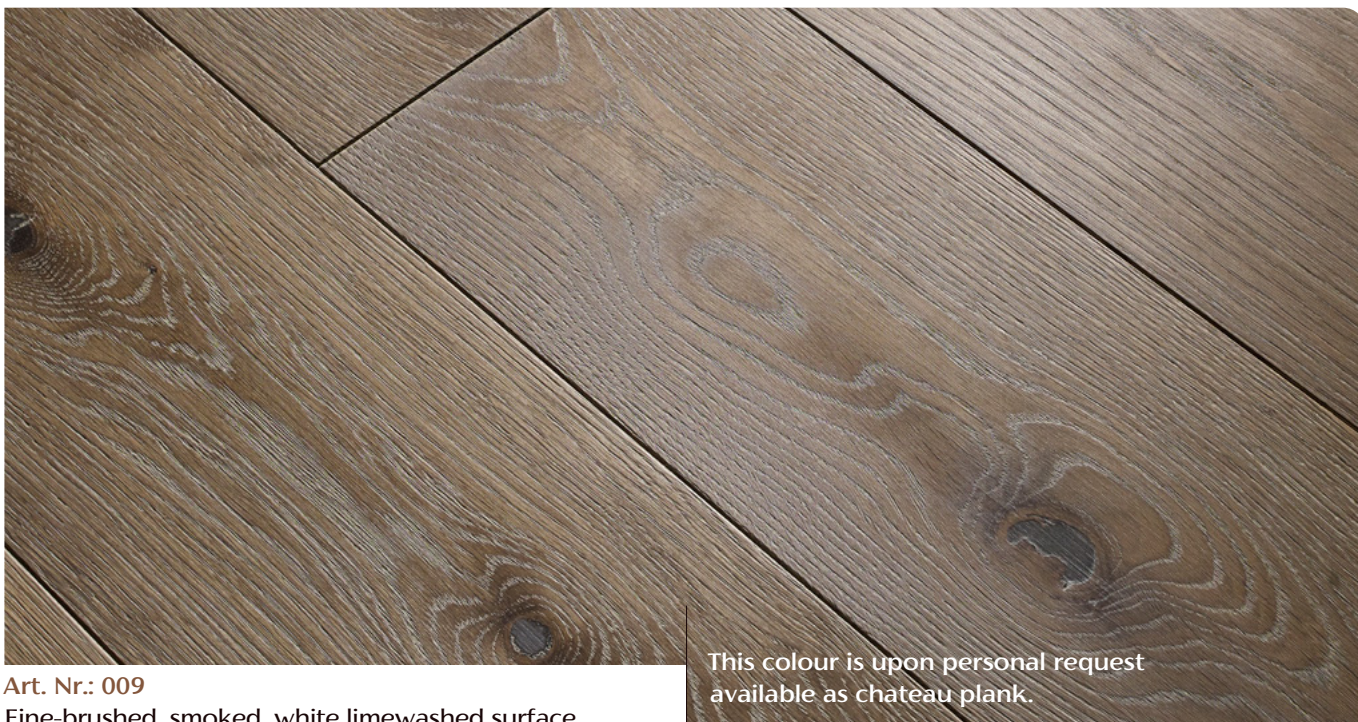

# POMPEI 2000

Art. Nr.: 009

Fine-brushed, smoked, white limewashed surface

This colour is upon personal request available as chateau plank.

Wood species: Hungarian oak from sustainably managed, state-owned forests.