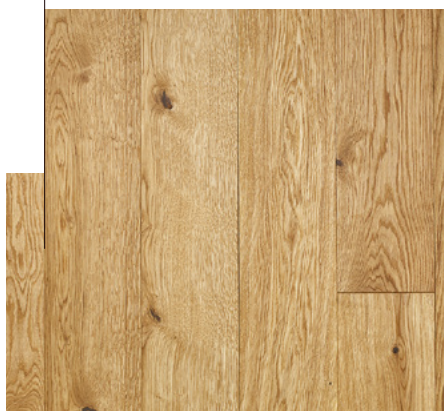

ORIGIN LIMESTONE NATURE

Art. Nr.: 175

Sawn, brushed, Limestone Nature oiled

This colour is upon personal request available as chateau plank.

Wood species: Hungarian oak from sustainably managed, state-owned forests.

ASSORTMENT*

Rustic

A very lively assortment. Due to the colourfulness and diverse structure of natural wood this quality grade gives a real rustic effect.

Nature

A slightly quieter assortment. This quality grade preserves the genuineness of wood while showing a more relaxed and uniform picture than the rustic one.

Select

Slight variation in colour and structure are showing the finest selection. The solid wood flooring presents itself uniform and quiet at the highest level.

* In case of some specific products only Nature-Rustic Mix or Nature-Select Mix is available.