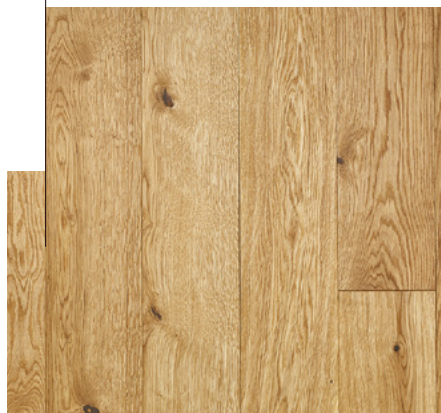

ORIGIN 1800

Art. Nr.: 123
 Sawn, brushed, brown oiled

This colour is upon personal request available as chateau plank.

Wood species: Hungarian oak from sustainably managed, state-owned forests.

ASSORTMENT*

Rustic

A very lively assortment. Due to the colourfulness and diverse structure of natural wood this quality grade gives a real rustic effect.

Nature

A slightly quieter assortment. This quality grade preserves the genuineness of wood while showing a more relaxed and uniform picture than the rustic one.

Select

Slight variation in colour and structure are showing the finest selection. The solid wood flooring presents itself uniform and quiet at the highest level.

* In case of some specific products only Nature-Rustic Mix or Nature-Select Mix is available.