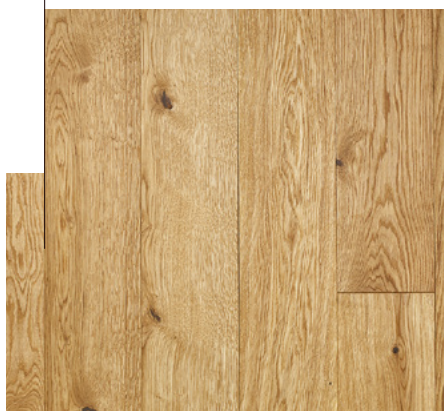

ORIGIN 1000 SMOKED

Art. Nr.: 125

Sawn, brushed, oxidative natural oiled surface with smoked marks, antique effect

This colour is upon personal request available as chateau plank.

Wood species: Hungarian oak from sustainably managed, state-owned forests.

ASSORTMENT*

Rustic

A very lively assortment. Due to the colourfulness and diverse structure of natural wood this quality grade gives a real rustic effect.

Nature

A slightly quieter assortment. This quality grade preserves the genuineness of wood while showing a more relaxed and uniform picture than the rustic one.

Select

Slight variation in colour and structure are showing the finest selection. The solid wood flooring presents itself uniform and quiet at the highest level.

* In case of some specific products only Nature-Rustic Mix or Nature-Select Mix is available.