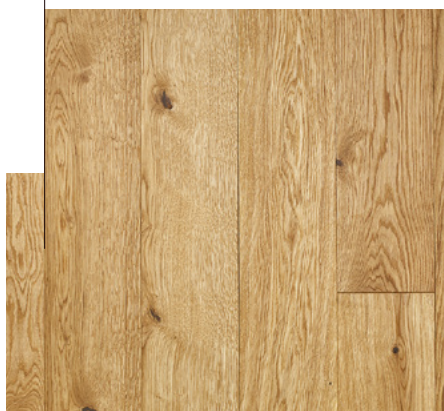

NAXOS 1190

Art. Nr.: 046

Sawn, flamed, colour (walnut) oiled surface

This colour is upon personal request available as chateau plank.

Wood species: Hungarian oak from sustainably managed, state-owned forests.

ASSORTMENT*

Rustic

A very lively assortment. Due to the colourfulness and diverse structure of natural wood this quality grade gives a real rustic effect.

Nature

A slightly quieter assortment. This quality grade preserves the genuineness of wood while showing a more relaxed and uniform picture than the rustic one.

Select

Slight variation in colour and structure are showing the finest selection. The solid wood flooring presents itself uniform and quiet at the highest level.

* In case of some specific products only Nature-Rustic Mix or Nature-Select Mix is available.