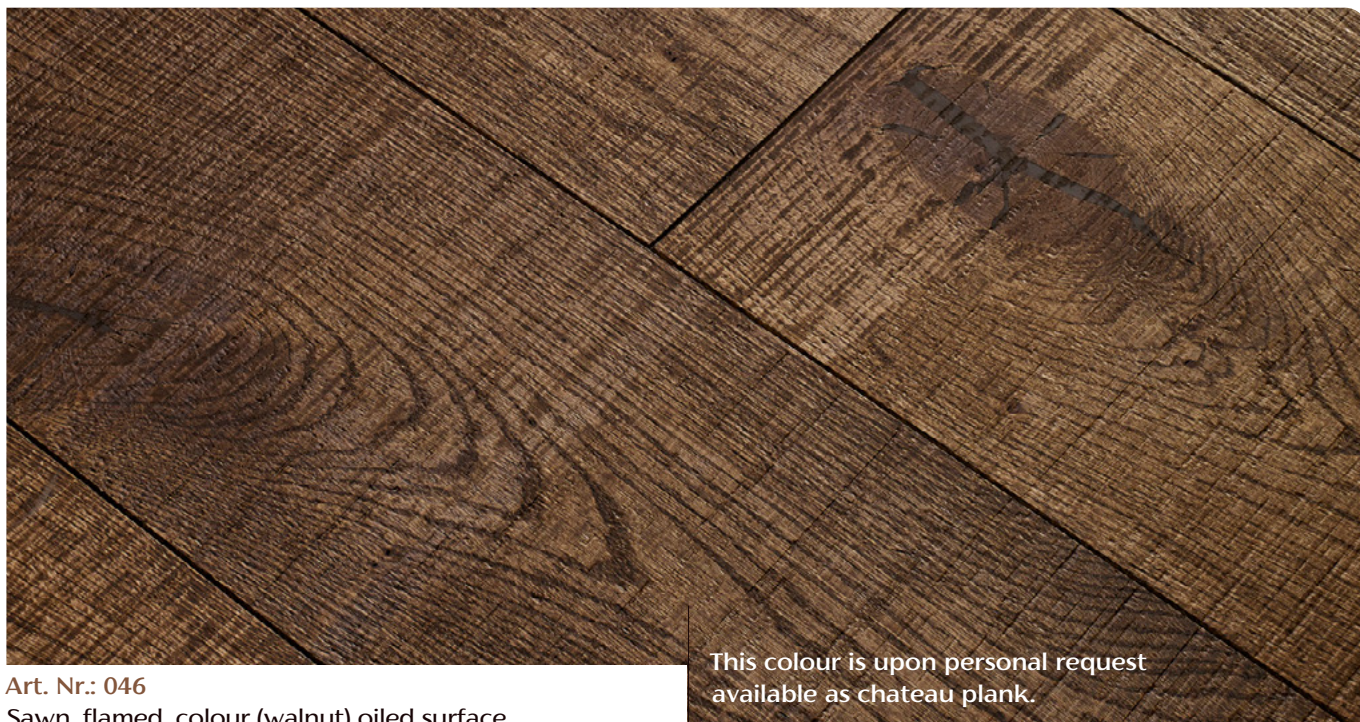

NAXOS 1190

Art. Nr.: 046

Sawn, flamed, colour (walnut) oiled surface

This colour is upon personal request available as chateau plank.

Wood species: Hungarian oak from sustainably managed, state-owned forests.

ASSORTMENT*

Rustic

A very lively assortment. Due to the colourfulness and diverse structure of natural wood this quality grade gives a real rustic effect.

Nature

A slightly quieter assortment. This quality grade preserves the genuineness of wood while showing a more relaxed and uniform picture than the rustic one.

Select

Slight variation in colour and structure are showing the finest selection. The solid wood flooring presents itself uniform and quiet at the highest level.

* In case of some specific products only Nature-Rustic Mix or Nature-Select Mix is available.