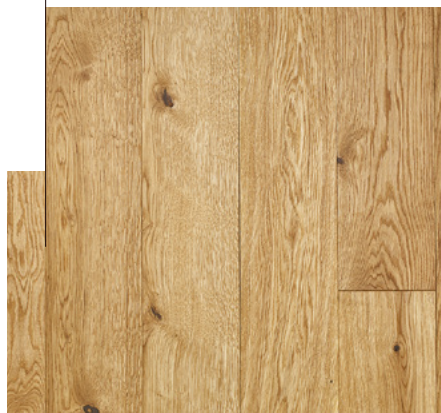

NATURAL WAVE SWISS WEISS BRUSHED, SMOKED

Art. Nr.: 170

Brushed, smoked, Swiss Weiss oiled surface
with hand-scraped waves

This colour is upon personal request
available as chateau plank.

Wood species: Hungarian oak from
sustainably managed, state-owned forests.

ASSORTMENT*

Rustic

A very lively assortment. Due to the colourfulness and diverse structure of natural wood this quality grade gives a real rustic effect.

Nature

A slightly quieter assortment. This quality grade preserves the genuineness of wood while showing a more relaxed and uniform picture than the rustic one.

Select

Slight variation in colour and structure are showing the finest selection. The solid wood flooring presents itself uniform and quiet at the highest level.

* In case of some specific products only Nature-Rustic Mix or Nature-Select Mix is available.