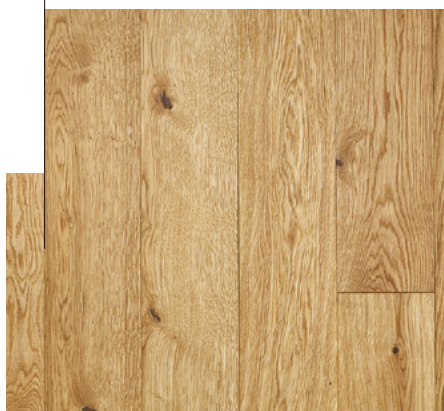

NATURAL WAVE SWISS WEISS BRUSHED

Art. Nr.: 117

Brushed, Swiss Weiss oiled surface
with hand-scraped waves

This colour is upon personal request
available as chateau plank.

Wood species: Hungarian oak from
sustainably managed, state-owned forests.

ASSORTMENT*

Rustic

A very lively assortment. Due to the colourfulness and diverse structure of natural wood this quality grade gives a real rustic effect.

Nature

A slightly quieter assortment. This quality grade preserves the genuineness of wood while showing a more relaxed and uniform picture than the rustic one.

Select

Slight variation in colour and structure are showing the finest selection. The solid wood flooring presents itself uniform and quiet at the highest level.

* In case of some specific products only Nature-Rustic Mix or Nature-Select Mix is available.