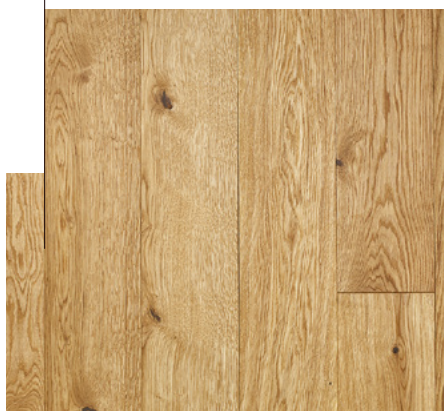

NATURAL WAVE 3300 BRUSHED, SMOKED

Art. Nr.: 116

Brushed, smoked, medium white oiled surface with hand-scraped waves

This colour is upon personal request available as chateau plank.

Wood species: Hungarian oak from sustainably managed, state-owned forests.

ASSORTMENT*

Rustic

A very lively assortment. Due to the colourfulness and diverse structure of natural wood this quality grade gives a real rustic effect.

Nature

A slightly quieter assortment. This quality grade preserves the genuineness of wood while showing a more relaxed and uniform picture than the rustic one.

Select

Slight variation in colour and structure are showing the finest selection. The solid wood flooring presents itself uniform and quiet at the highest level.

* In case of some specific products only Nature-Rustic Mix or Nature-Select Mix is available.