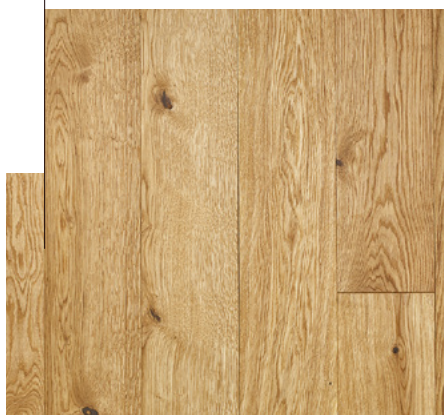

NATURAL WAVE 3300 BRUSHED

Art. Nr.: 114

Medium white oiled, brushed surface
with hand-scraped waves

This colour is upon personal request
available as chateau plank.

Wood species: Hungarian oak from
sustainably managed, state-owned forests.

ASSORTMENT*

Rustic

A very lively assortment. Due to the colourfulness and diverse structure of natural wood this quality grade gives a real rustic effect.

Nature

A slightly quieter assortment. This quality grade preserves the genuineness of wood while showing a more relaxed and uniform picture than the rustic one.

Select

Slight variation in colour and structure are showing the finest selection. The solid wood flooring presents itself uniform and quiet at the highest level.

* In case of some specific products only Nature-Rustic Mix or Nature-Select Mix is available.