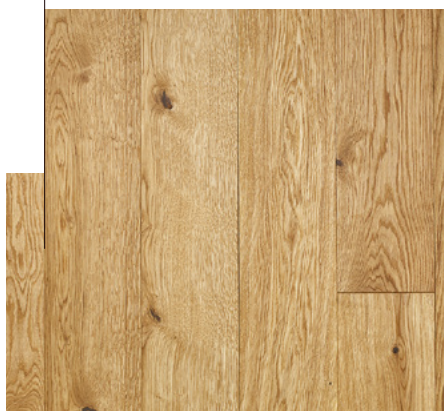

NATURAL WAVE 1000 BRUSHED, SMOKED

Art. Nr.: 115

Brushed, oxidative natural oiled, smoked surface with hand-scraped waves

This colour is upon personal request available as chateau plank.

Wood species: Hungarian oak from sustainably managed, state-owned forests.

ASSORTMENT*

Rustic

A very lively assortment. Due to the colourfulness and diverse structure of natural wood this quality grade gives a real rustic effect.

Nature

A slightly quieter assortment. This quality grade preserves the genuineness of wood while showing a more relaxed and uniform picture than the rustic one.

Select

Slight variation in colour and structure are showing the finest selection. The solid wood flooring presents itself uniform and quiet at the highest level.

* In case of some specific products only Nature-Rustic Mix or Nature-Select Mix is available.