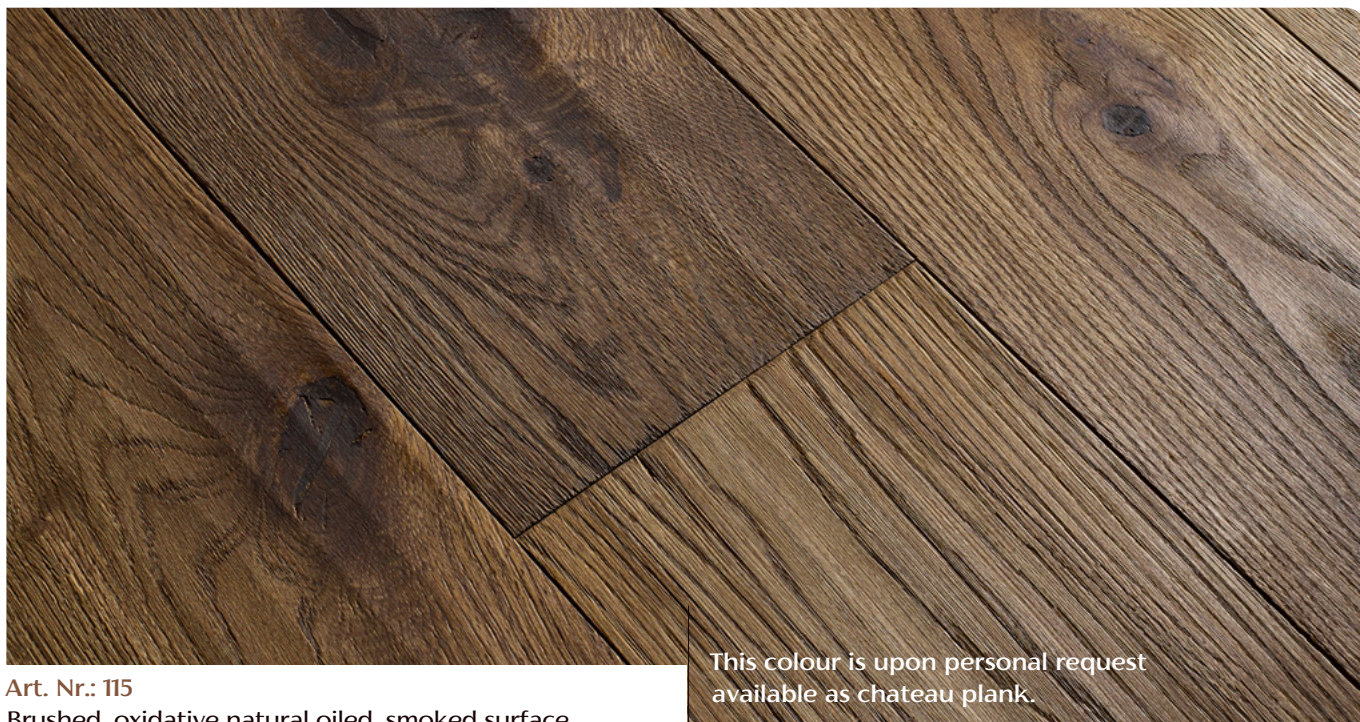

NATURAL WAVE 1000 BRUSHED, SMOKED

Art. Nr.: 115

Brushed, oxidative natural oiled, smoked surface with hand-scraped waves

This colour is upon personal request available as chateau plank.

Wood species: Hungarian oak from sustainably managed, state-owned forests.

ASSORTMENT*

Rustic

A very lively assortment. Due to the colourfulness and diverse structure of natural wood this quality grade gives a real rustic effect.

Nature

A slightly quieter assortment. This quality grade preserves the genuineness of wood while showing a more relaxed and uniform picture than the rustic one.

Select

Slight variation in colour and structure are showing the finest selection. The solid wood flooring presents itself uniform and quiet at the highest level.

* In case of some specific products only Nature-Rustic Mix or Nature-Select Mix is available.