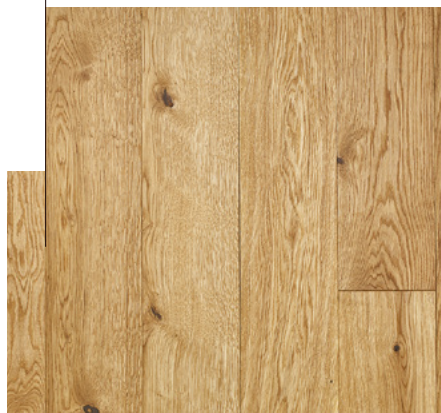

NATURAL WAVE 1000 BRUSHED

Art. Nr.: 113

Brushed, oxidative natural oiled surface
with hand-scraped waves

This colour is upon personal request
available as chateau plank.

Wood species: Hungarian oak from
sustainably managed, state-owned forests.

ASSORTMENT*

Rustic

A very lively assortment. Due to the colourfulness and diverse structure of natural wood this quality grade gives a real rustic effect.

Nature

A slightly quieter assortment. This quality grade preserves the genuineness of wood while showing a more relaxed and uniform picture than the rustic one.

Select

Slight variation in colour and structure are showing the finest selection. The solid wood flooring presents itself uniform and quiet at the highest level.

* In case of some specific products only Nature-Rustic Mix or Nature-Select Mix is available.