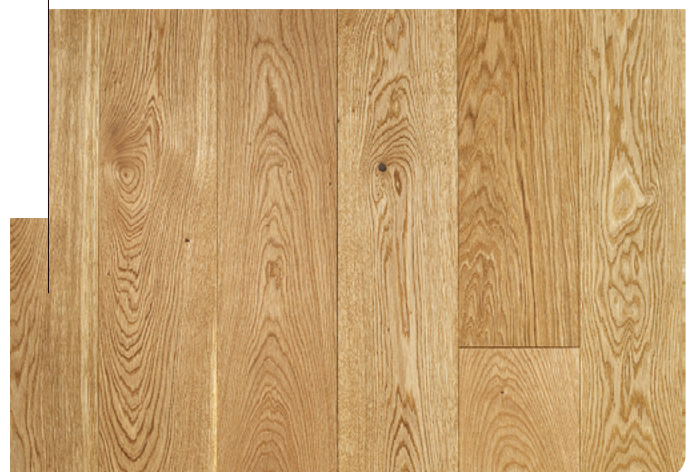

NATURAL DRIED LIMESTONE NATURE

Art. Nr.: 155

Natural dried, Limestone Nature oiled surface, with recessed patched knot-holes, fine bandsaw effect and bevels refined by hand

This colour is upon personal request available as chateau plank.

Wood species: Hungarian oak from sustainably managed, state-owned forests.

ASSORTMENT*

Nature

A slightly quieter assortment. This quality grade preserves the genuineness of wood while showing a more relaxed and uniform picture than the rustic one.

Rustic

A very lively assortment. Due to the colourfulness and diverse structure of natural wood this quality grade gives a real rustic effect.

* In case of some specific products only Nature-Rustic Mix or Nature-Select Mix is available.