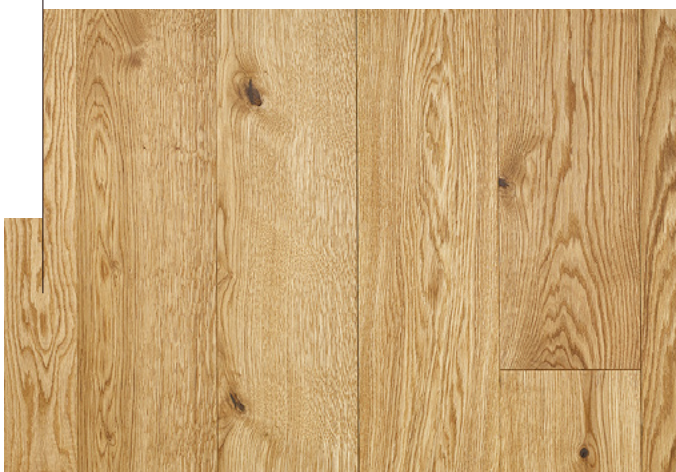

NATURAL DRIED LIMESTONE NATURE

Art. Nr.: 155

Natural dried, Limestone Nature oiled surface, with recessed patched knot-holes, fine bandsaw effect and bevels refined by hand

This colour is upon personal request available as chateau plank.

Wood species: Hungarian oak from sustainably managed, state-owned forests.

ASSORTMENT*

Nature

A slightly quieter assortment. This quality grade preserves the genuineness of wood while showing a more relaxed and uniform picture than the rustic one.

Rustic

A very lively assortment. Due to the colourfulness and diverse structure of natural wood this quality grade gives a real rustic effect.

* In case of some specific products only Nature-Rustic Mix or Nature-Select Mix is available.