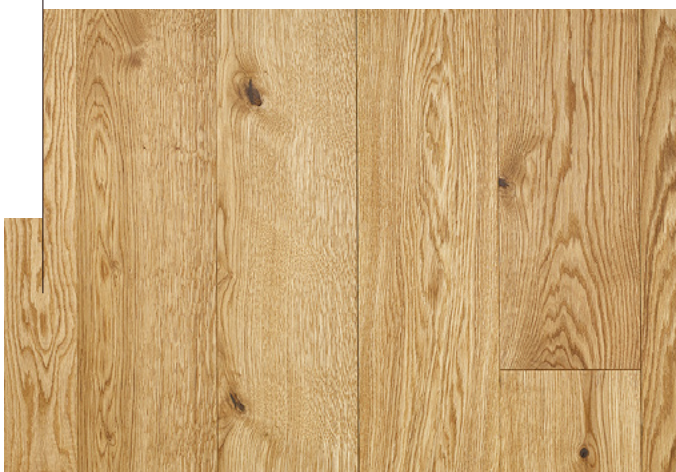

NATURAL DRIED 3D POMPEI 1000

Art. Nr.: 162

Natural dried, oxidative natural oiled, 3D-brushed, smoked surface with recessed patched knot-holes, fine bandsaw effect and with bevels refined by hand

This colour is upon personal request available as chateau plank.

Wood species: Hungarian oak from sustainably managed, state-owned forests.

ASSORTMENT*

Nature

A slightly quieter assortment. This quality grade preserves the genuineness of wood while showing a more relaxed and uniform picture than the rustic one.

Rustic

A very lively assortment. Due to the colourfulness and diverse structure of natural wood this quality grade gives a real rustic effect.

* In case of some specific products only Nature-Rustic Mix or Nature-Select Mix is available.

RECOMMENDED PRODUCTS FOR MAINTENANCE

Regular, basic cleaning:
ON - Woodsoap

Initial care:
ON - Wood Care Oil Natural

info@edelholz.hu
www.edelholz.hu