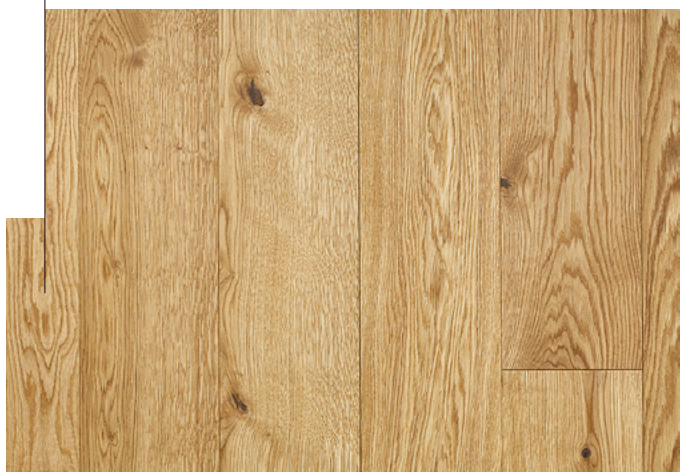

NATURAL DRIED 3D LIMESTONE NATURE SMOKED

Art. Nr.: 165

Natural dried, Limestone Nature oiled, 3D-brushed and smoked surface with recessed patched knot-holes, fine bandsaw effect and with bevels refined by hand

This colour is upon personal request available as chateau plank.

Wood species: Hungarian oak from sustainably managed, state-owned forests.

ASSORTMENT*

Nature

A slightly quieter assortment. This quality grade preserves the genuineness of wood while showing a more relaxed and uniform picture than the rustic one.

Rustic

A very lively assortment. Due to the colourfulness and diverse structure of natural wood this quality grade gives a real rustic effect.

* In case of some specific products only Nature-Rustic Mix or Nature-Select Mix is available.