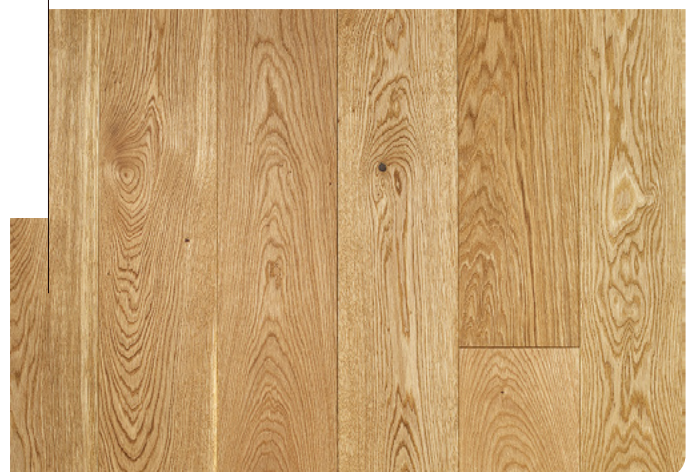

NATURAL 8000 BRUSHED

Art. Nr.: 107

Fine-brushed surface, raw wood look

This colour is upon personal request available as chateau plank.

Wood species: Hungarian oak from sustainably managed, state-owned forests.

ASSORTMENT*

Nature

A slightly quieter assortment. This quality grade preserves the genuineness of wood while showing a more relaxed and uniform picture than the rustic one.

Rustic

A very lively assortment. Due to the colourfulness and diverse structure of natural wood this quality grade gives a real rustic effect.