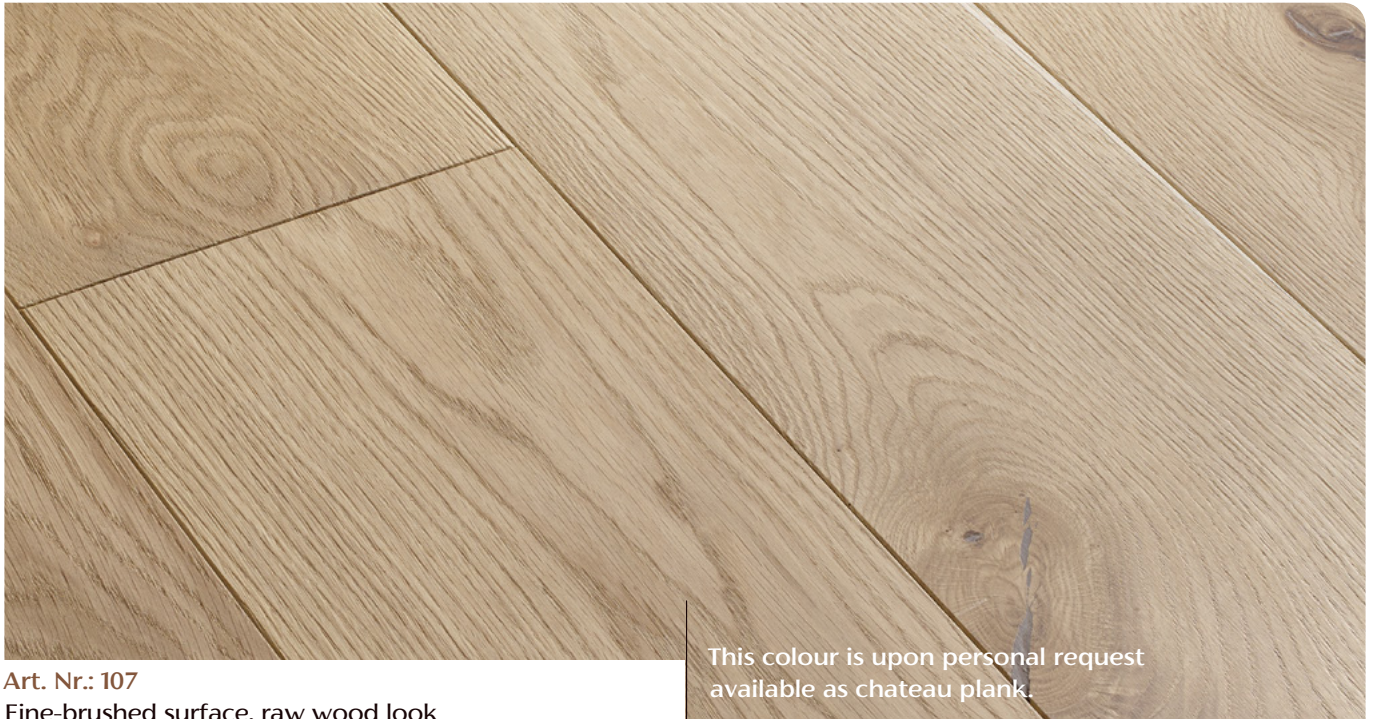

NATURAL 8000 BRUSHED

Art. Nr.: 107

Fine-brushed surface, raw wood look

This colour is upon personal request available as chateau plank.

Wood species: Hungarian oak from sustainably managed, state-owned forests.

ASSORTMENT*

Nature

A slightly quieter assortment. This quality grade preserves the genuineness of wood while showing a more relaxed and uniform picture than the rustic one.

Rustic

A very lively assortment. Due to the colourfulness and diverse structure of natural wood this quality grade gives a real rustic effect.