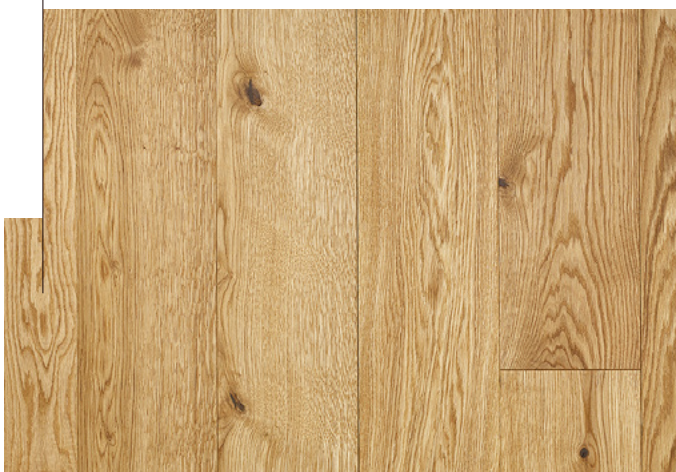

NATURAL 8000 BRUSHED

Art. Nr.: 107

Fine-brushed surface, raw wood look

This colour is upon personal request available as chateau plank.

Wood species: Hungarian oak from sustainably managed, state-owned forests.

ASSORTMENT*

Nature

A slightly quieter assortment. This quality grade preserves the genuineness of wood while showing a more relaxed and uniform picture than the rustic one.

Rustic

A very lively assortment. Due to the colourfulness and diverse structure of natural wood this quality grade gives a real rustic effect.