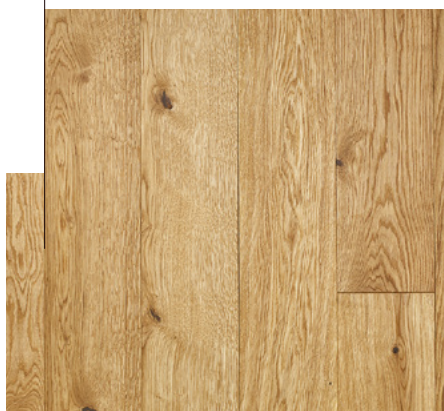

NATURAL 7000 BRUSHED, SMOKED

Art. Nr.: 108

Fine-brushed, smoked, raw wood look

This colour is upon personal request available as chateau plank.

Wood species: Hungarian oak from sustainably managed, state-owned forests.

ASSORTMENT*

Rustic

A very lively assortment. Due to the colourfulness and diverse structure of natural wood this quality grade gives a real rustic effect.

Nature

A slightly quieter assortment. This quality grade preserves the genuineness of wood while showing a more relaxed and uniform picture than the rustic one.

Select

Slight variation in colour and structure are showing the finest selection. The solid wood flooring presents itself uniform and quiet at the highest level.

* In case of some specific products only Nature-Rustic Mix or Nature-Select Mix is available.