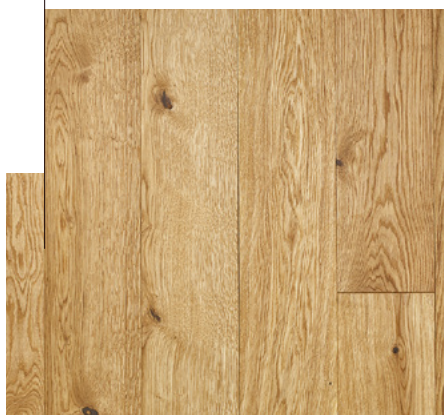

MONTE ROSA 9900

Art. Nr.: 134

Fine-brushed, leached, colour (black) oiled

This colour is upon personal request available as chateau plank.

Wood species: Hungarian oak from sustainably managed, state-owned forests.

ASSORTMENT*

Rustic

A very lively assortment. Due to the colourfulness and diverse structure of natural wood this quality grade gives a real rustic effect.

Nature

A slightly quieter assortment. This quality grade preserves the genuineness of wood while showing a more relaxed and uniform picture than the rustic one.

Select

Slight variation in colour and structure are showing the finest selection. The solid wood flooring presents itself uniform and quiet at the highest level.

* In case of some specific products only Nature-Rustic Mix or Nature-Select Mix is available.