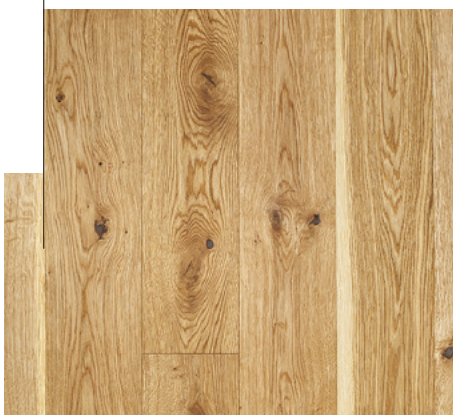

MONTE ROSA 9900

Art. Nr.: 134

Fine-brushed, leached, colour (black) oiled

This colour is upon personal request available as chateau plank.

Wood species: Hungarian oak from sustainably managed, state-owned forests.

ASSORTMENT*

Rustic

A very lively assortment. Due to the colourfulness and diverse structure of natural wood this quality grade gives a real rustic effect.

Nature

A slightly quieter assortment. This quality grade preserves the genuineness of wood while showing a more relaxed and uniform picture than the rustic one.

Select

Slight variation in colour and structure are showing the finest selection. The solid wood flooring presents itself uniform and quiet at the highest level.

* In case of some specific products only Nature-Rustic Mix or Nature-Select Mix is available.