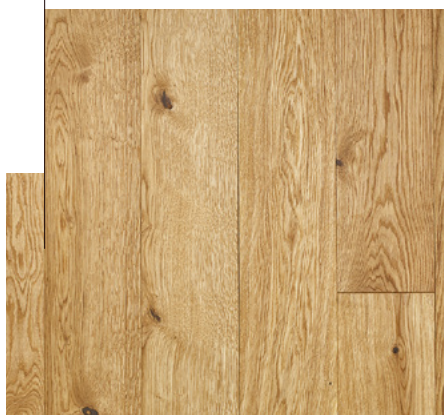

MONTE ROSA 2000

Art. Nr.: 077

Fine-brushed, leached, white-grey oiled surface

This colour is upon personal request available as chateau plank.

Wood species: Hungarian oak from sustainably managed, state-owned forests.

ASSORTMENT*

Rustic

A very lively assortment. Due to the colourfulness and diverse structure of natural wood this quality grade gives a real rustic effect.

Nature

A slightly quieter assortment. This quality grade preserves the genuineness of wood while showing a more relaxed and uniform picture than the rustic one.

Select

Slight variation in colour and structure are showing the finest selection. The solid wood flooring presents itself uniform and quiet at the highest level.

* In case of some specific products only Nature-Rustic Mix or Nature-Select Mix is available.