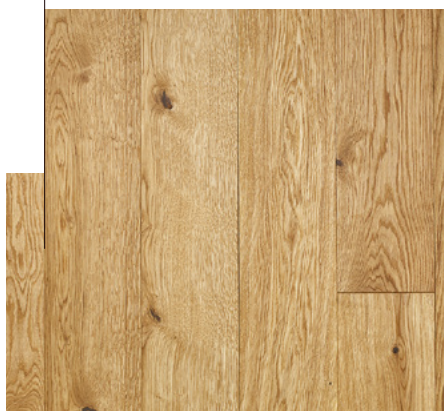

MOCCA 1000 BRUSHED

Art. Nr.: 132

Fine-brushed, dark smoked, oxidative natural oiled

This colour is upon personal request available as chateau plank.

Wood species: Hungarian oak from sustainably managed, state-owned forests.

ASSORTMENT*

Rustic

A very lively assortment. Due to the colourfulness and diverse structure of natural wood this quality grade gives a real rustic effect.

Nature

A slightly quieter assortment. This quality grade preserves the genuineness of wood while showing a more relaxed and uniform picture than the rustic one.

Select

Slight variation in colour and structure are showing the finest selection. The solid wood flooring presents itself uniform and quiet at the highest level.

* In case of some specific products only Nature-Rustic Mix or Nature-Select Mix is available.