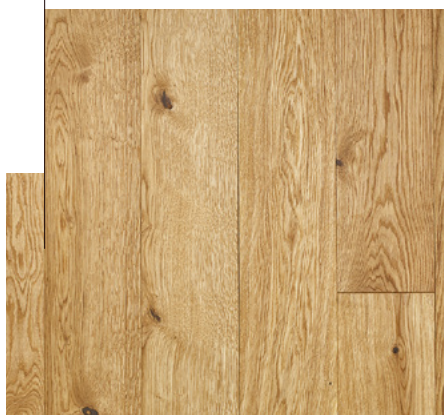

MINERALGREY

Art. Nr.: 141

Fine-brushed, leached, colour (grey) oiled

This colour is upon personal request available as chateau plank.

Wood species: Hungarian oak from sustainably managed, state-owned forests.

ASSORTMENT*

Rustic

A very lively assortment. Due to the colourfulness and diverse structure of natural wood this quality grade gives a real rustic effect.

Nature

A slightly quieter assortment. This quality grade preserves the genuineness of wood while showing a more relaxed and uniform picture than the rustic one.

Select

Slight variation in colour and structure are showing the finest selection. The solid wood flooring presents itself uniform and quiet at the highest level.

* In case of some specific products only Nature-Rustic Mix or Nature-Select Mix is available.