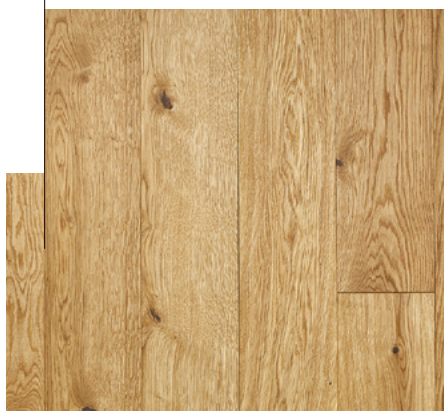

Nature

A slightly quieter assortment. This quality grade preserves the genuineness of wood while showing a more relaxed and uniform picture than the rustic one.