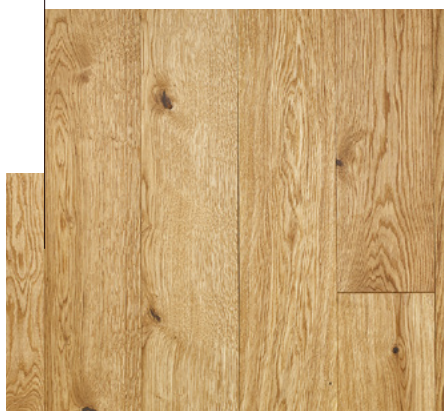

LIMESTONE NATURE BRUSHED

Art. Nr.: 091
 Fine-brushed, Limestone Nature oiled surface

This colour is upon personal request available as chateau plank.

Wood species: Hungarian oak from sustainably managed, state-owned forests.

ASSORTMENT*

Rustic

A very lively assortment. Due to the colourfulness and diverse structure of natural wood this quality grade gives a real rustic effect.

Nature

A slightly quieter assortment. This quality grade preserves the genuineness of wood while showing a more relaxed and uniform picture than the rustic one.

Select

Slight variation in colour and structure are showing the finest selection. The solid wood flooring presents itself uniform and quiet at the highest level.

* In case of some specific products only Nature-Rustic Mix or Nature-Select Mix is available.