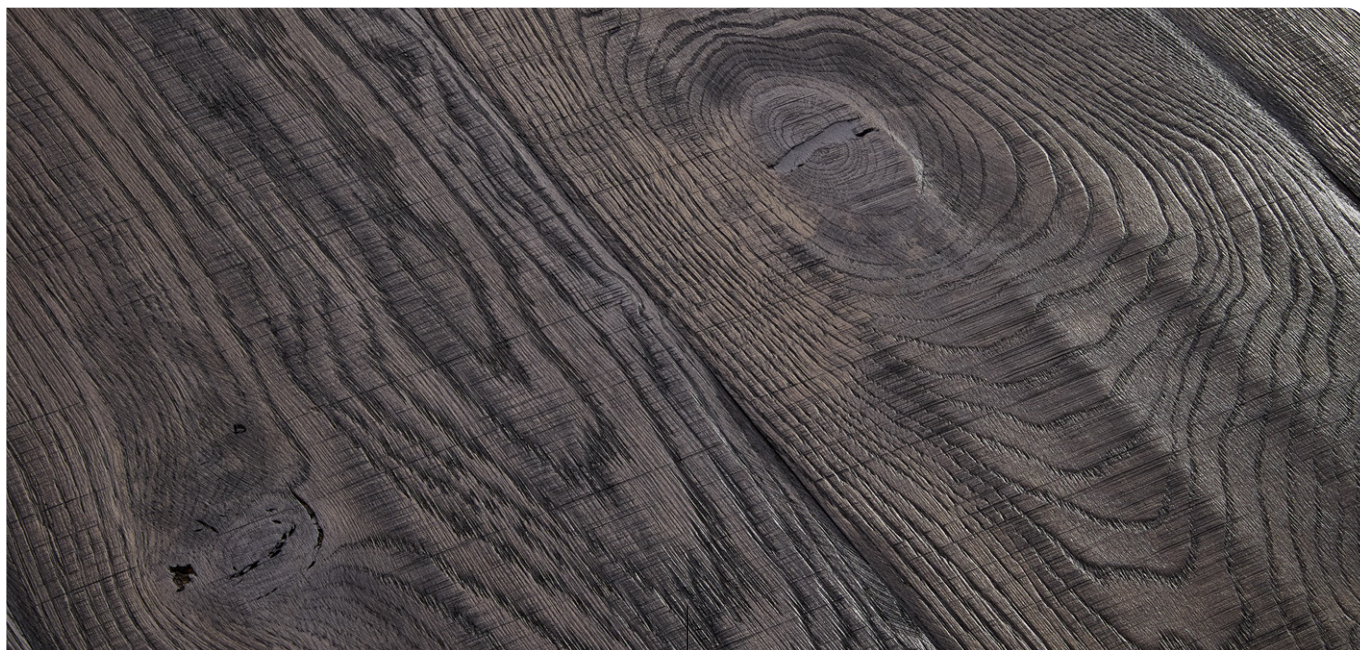

# HISTORICA ORIGIN CAPITAL BLACK

Art. Nr.: 244

This flooring is smoked, deep-brushed and black oiled.

This colour is upon personal request available as chateau plank.

Wood species: Hungarian oak from sustainably managed, state-owned forests.

### Rustic

A very lively assortment. Due to the colourfulness and diverse structure of natural wood this quality grade gives a real rustic effect.