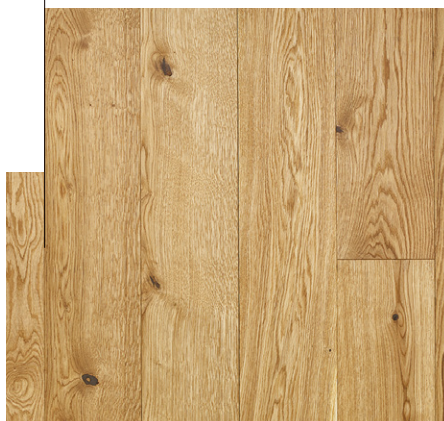

Nature

A slightly quieter assortment. This quality grade preserves the genuineness of wood while showing a more relaxed and uniform picture than the rustic one.