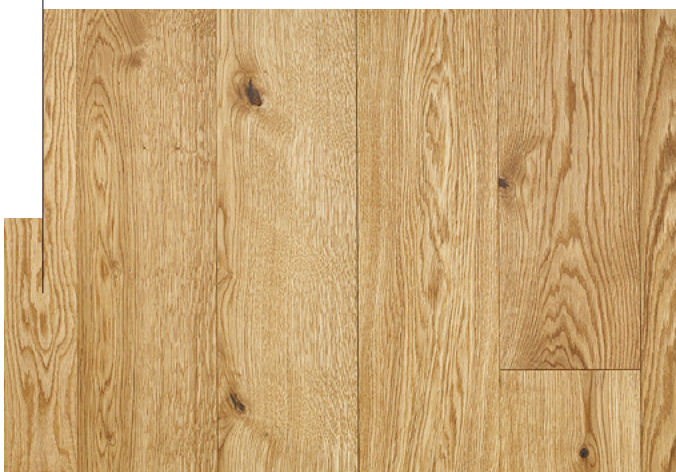

HISTORICA 1000 SMOKED

Art. Nr.: 080

Refined by hand, deep-brushed, smoked, oxidative natural oiled surface

This colour is upon personal request available as chateau plank.

Wood species: Hungarian oak from sustainably managed, state-owned forests.

ASSORTMENT*

Nature

A slightly quieter assortment. This quality grade preserves the genuineness of wood while showing a more relaxed and uniform picture than the rustic one.

Rustic

A very lively assortment. Due to the colourfulness and diverse structure of natural wood this quality grade gives a real rustic effect.