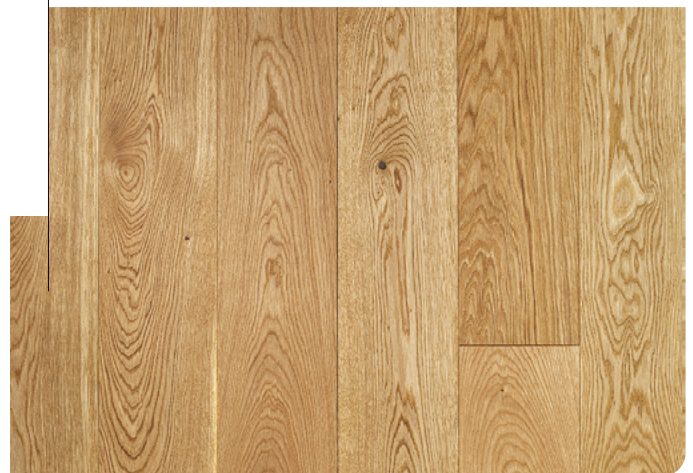

# HISTORICA 1000

Art. Nr.: 079

Refined by hand, deep-brushed, oxidative natural oiled surface

This colour is upon personal request available as chateau plank.

Wood species: Hungarian oak from sustainably managed, state-owned forests.

### Nature

A slightly quieter assortment. This quality grade preserves the genuineness of wood while showing a more relaxed and uniform picture than the rustic one.

### Rustic

A very lively assortment. Due to the colourfulness and diverse structure of natural wood this quality grade gives a real rustic effect.

\* In case of some specific products only Nature-Rustic Mix or Nature-Select Mix is available.