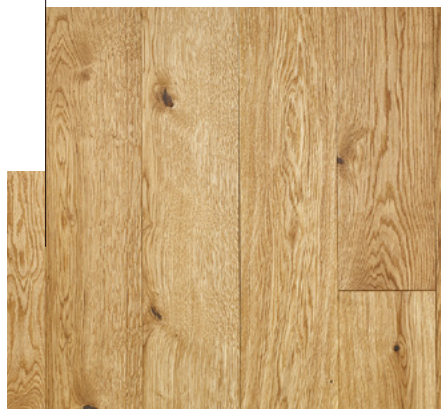

Nature

A slightly quieter assortment. This quality grade preserves the genuineness of wood while showing a more relaxed and uniform picture than the rustic one.