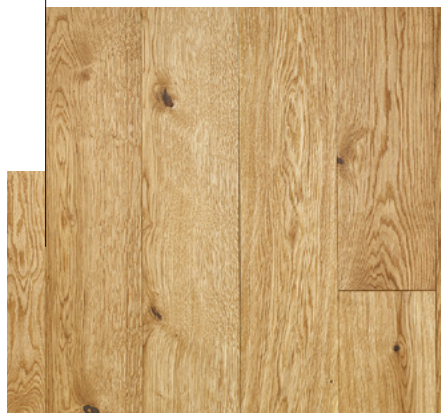

GRÖNLAND 3300 BRUSHED

Art. Nr.: 015
 Fine-brushed, medium white oiled surface

This colour is upon personal request available as chateau plank.

Wood species: Hungarian oak from sustainably managed, state-owned forests.

ASSORTMENT*

Rustic

A very lively assortment. Due to the colourfulness and diverse structure of natural wood this quality grade gives a real rustic effect.

Nature

A slightly quieter assortment. This quality grade preserves the genuineness of wood while showing a more relaxed and uniform picture than the rustic one.

Select

Slight variation in colour and structure are showing the finest selection. The solid wood flooring presents itself uniform and quiet at the highest level.

* In case of some specific products only Nature-Rustic Mix or Nature-Select Mix is available.