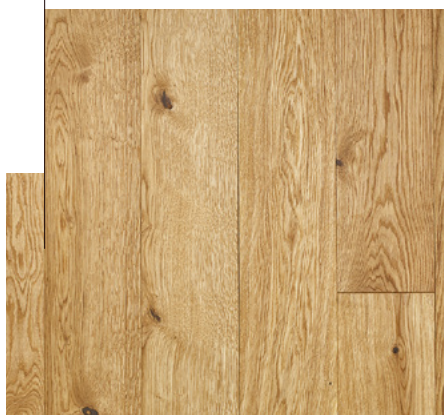

GREYWASH

Art. Nr.: 144

Fine-brushed, leached, colour (grey) oiled

This colour is upon personal request available as chateau plank.

Wood species: Hungarian oak from sustainably managed, state-owned forests.

ASSORTMENT*

Rustic

A very lively assortment. Due to the colourfulness and diverse structure of natural wood this quality grade gives a real rustic effect.

Nature

A slightly quieter assortment. This quality grade preserves the genuineness of wood while showing a more relaxed and uniform picture than the rustic one.

Select

Slight variation in colour and structure are showing the finest selection. The solid wood flooring presents itself uniform and quiet at the highest level.

* In case of some specific products only Nature-Rustic Mix or Nature-Select Mix is available.