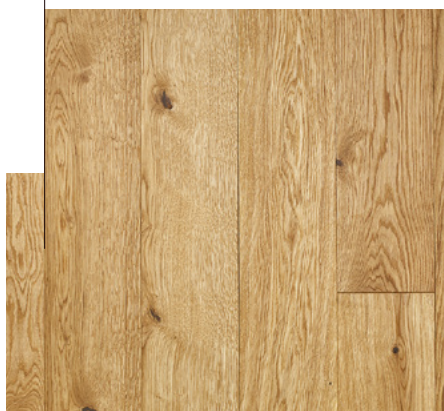

COLORADO 1800 SANDED

Art. Nr.: 024

Sanded, colour (brown) oiled surface

This colour is upon personal request available as chateau plank.

Wood species: Hungarian oak from sustainably managed, state-owned forests.

ASSORTMENT*

Rustic

A very lively assortment. Due to the colourfulness and diverse structure of natural wood this quality grade gives a real rustic effect.

Nature

A slightly quieter assortment. This quality grade preserves the genuineness of wood while showing a more relaxed and uniform picture than the rustic one.

Select

Slight variation in colour and structure are showing the finest selection. The solid wood flooring presents itself uniform and quiet at the highest level.

* In case of some specific products only Nature-Rustic Mix or Nature-Select Mix is available.