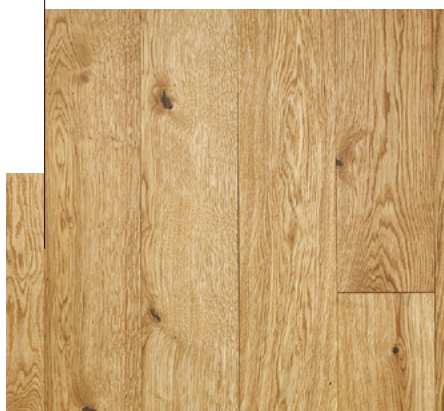

COLORADO 1190 BRUSHED

Art. Nr.: 023

Fine-brushed, colour (walnut) oiled surface

This colour is upon personal request available as chateau plank.

Wood species: Hungarian oak from sustainably managed, state-owned forests.

ASSORTMENT*

Rustic

A very lively assortment. Due to the colourfulness and diverse structure of natural wood this quality grade gives a real rustic effect.

Nature

A slightly quieter assortment. This quality grade preserves the genuineness of wood while showing a more relaxed and uniform picture than the rustic one.

Select

Slight variation in colour and structure are showing the finest selection. The solid wood flooring presents itself uniform and quiet at the highest level.

* In case of some specific products only Nature-Rustic Mix or Nature-Select Mix is available.