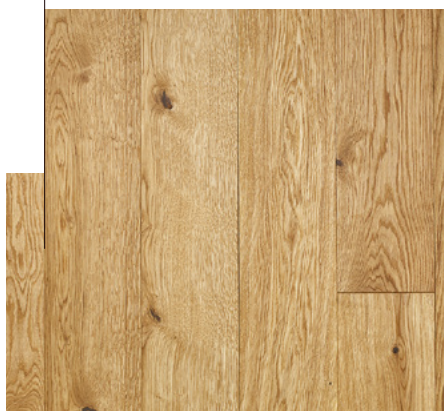

CLASSIC 1000 BRUSHED

Art. Nr.: 002

Fine-brushed, oxidative natural oiled surface

This colour is upon personal request available as chateau plank.

Wood species: Hungarian oak from sustainably managed, state-owned forests.

ASSORTMENT*

Rustic

A very lively assortment. Due to the colourfulness and diverse structure of natural wood this quality grade gives a real rustic effect.

Nature

A slightly quieter assortment. This quality grade preserves the genuineness of wood while showing a more relaxed and uniform picture than the rustic one.

Select

Slight variation in colour and structure are showing the finest selection. The solid wood flooring presents itself uniform and quiet at the highest level.

* In case of some specific products only Nature-Rustic Mix or Nature-Select Mix is available.