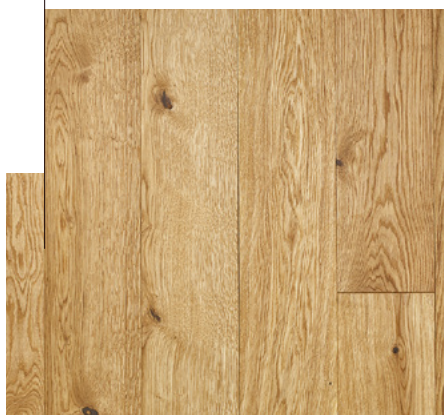

CAPITAL GOTHIC

Art. Nr.: 028

Deep- brushed, brown limewashed surface

This colour is upon personal request available as chateau plank.

Wood species: Hungarian oak from sustainably managed, state-owned forests.

ASSORTMENT*

Rustic

A very lively assortment. Due to the colourfulness and diverse structure of natural wood this quality grade gives a real rustic effect.

Nature

A slightly quieter assortment. This quality grade preserves the genuineness of wood while showing a more relaxed and uniform picture than the rustic one.

Select

Slight variation in colour and structure are showing the finest selection. The solid wood flooring presents itself uniform and quiet at the highest level.

* In case of some specific products only Nature-Rustic Mix or Nature-Select Mix is available.