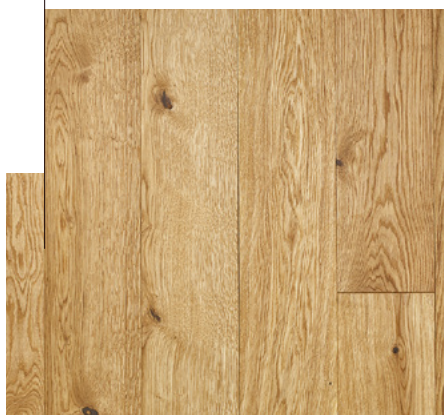

BALATON 1000 SMOKED

Art. Nr.: 109

With deep sander cuts, brushed, smoked, oxidative natural oiled surface

This colour is upon personal request available as chateau plank.

Wood species: Hungarian oak from sustainably managed, state-owned forests.

ASSORTMENT*

Rustic

A very lively assortment. Due to the colourfulness and diverse structure of natural wood this quality grade gives a real rustic effect.

Nature

A slightly quieter assortment. This quality grade preserves the genuineness of wood while showing a more relaxed and uniform picture than the rustic one.

Select

Slight variation in colour and structure are showing the finest selection. The solid wood flooring presents itself uniform and quiet at the highest level.

* In case of some specific products only Nature-Rustic Mix or Nature-Select Mix is available.