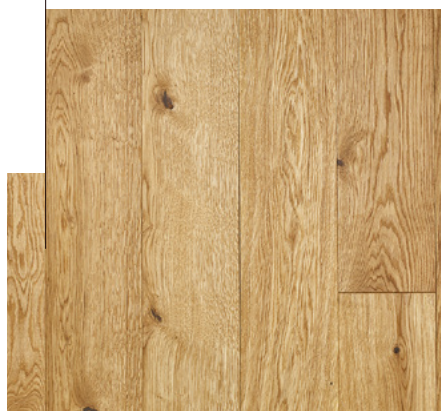

ACHATGREY

Art. Nr.: 143

Fine-brushed, leached, colour (grey) oiled

This colour is upon personal request available as chateau plank.

Wood species: Hungarian oak from sustainably managed, state-owned forests.

ASSORTMENT*

Rustic

A very lively assortment. Due to the colourfulness and diverse structure of natural wood this quality grade gives a real rustic effect.

Nature

A slightly quieter assortment. This quality grade preserves the genuineness of wood while showing a more relaxed and uniform picture than the rustic one.

Select

Slight variation in colour and structure are showing the finest selection. The solid wood flooring presents itself uniform and quiet at the highest level.

* In case of some specific products only Nature-Rustic Mix or Nature-Select Mix is available.