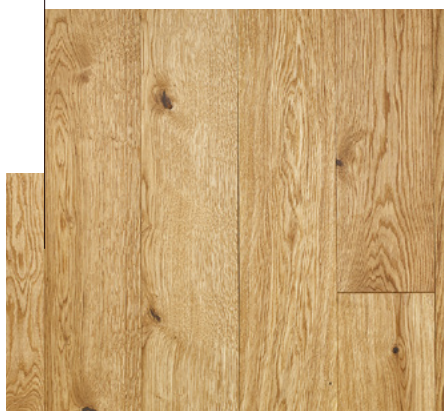

3D-BRUSHED 1000

Art. Nr.: 160
 3D-brushed, oxidative natural oiled

This colour is upon personal request available as chateau plank.

Wood species: Hungarian oak from sustainably managed, state-owned forests.

ASSORTMENT*

Rustic

A very lively assortment. Due to the colourfulness and diverse structure of natural wood this quality grade gives a real rustic effect.

Nature

A slightly quieter assortment. This quality grade preserves the genuineness of wood while showing a more relaxed and uniform picture than the rustic one.

Select

Slight variation in colour and structure are showing the finest selection. The solid wood flooring presents itself uniform and quiet at the highest level.

* In case of some specific products only Nature-Rustic Mix or Nature-Select Mix is available.