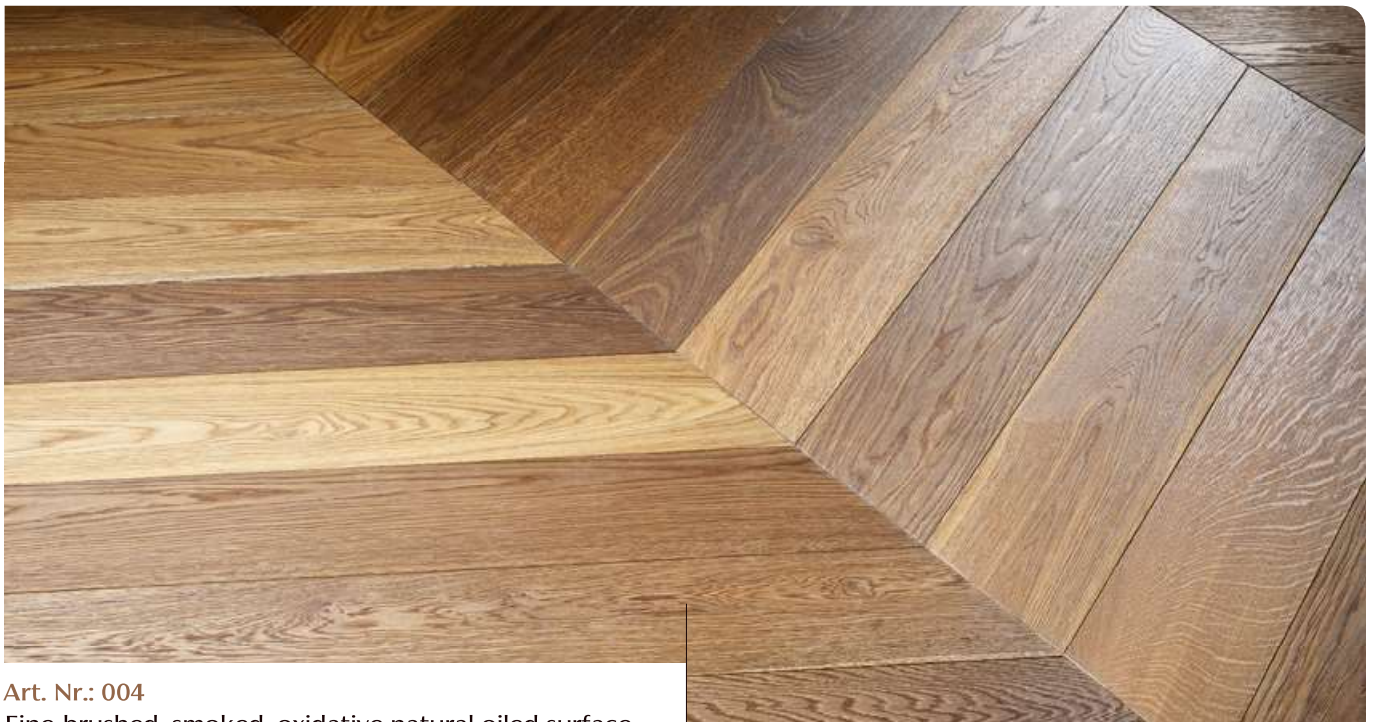

POMPEI 1000 BRUSHED

Art. Nr.: 004

Fine-brushed, smoked, oxidative natural oiled surface

Wood species: Hungarian oak from sustainably managed, state-owned forests

ASSORTMENT

Nature- Rustic Mix

A vivid mix-assortment. The wood flooring radiates a pleasant and lively effect due to the varying colour effects and the different wood structure.