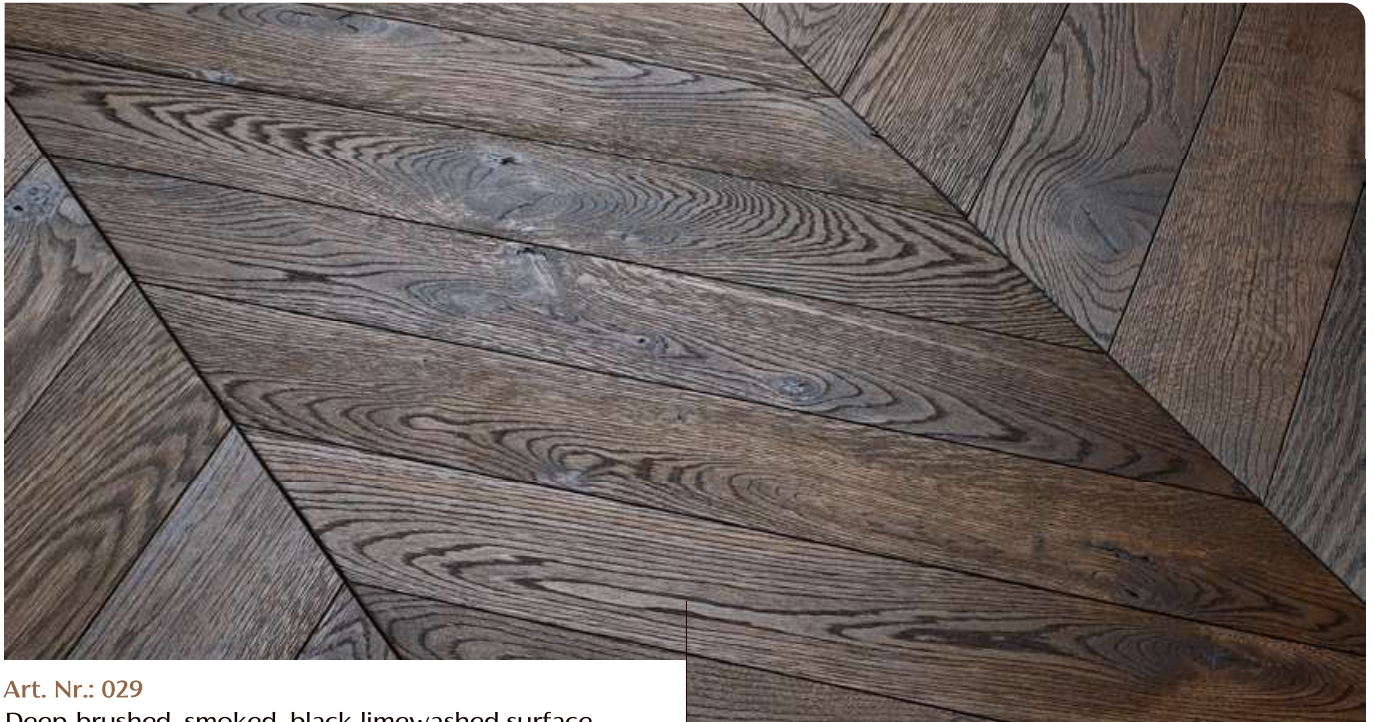

CAPITAL BLACK

Art. Nr.: 029

Deep-brushed, smoked, black limewashed surface

Wood species: Hungarian oak from sustainably managed, state-owned forests

ASSORTMENT

Nature- Rustic Mix

A vivid mix-assortment. The wood flooring radiates a pleasant and lively effect due to the varying colour effects and the different wood structure.