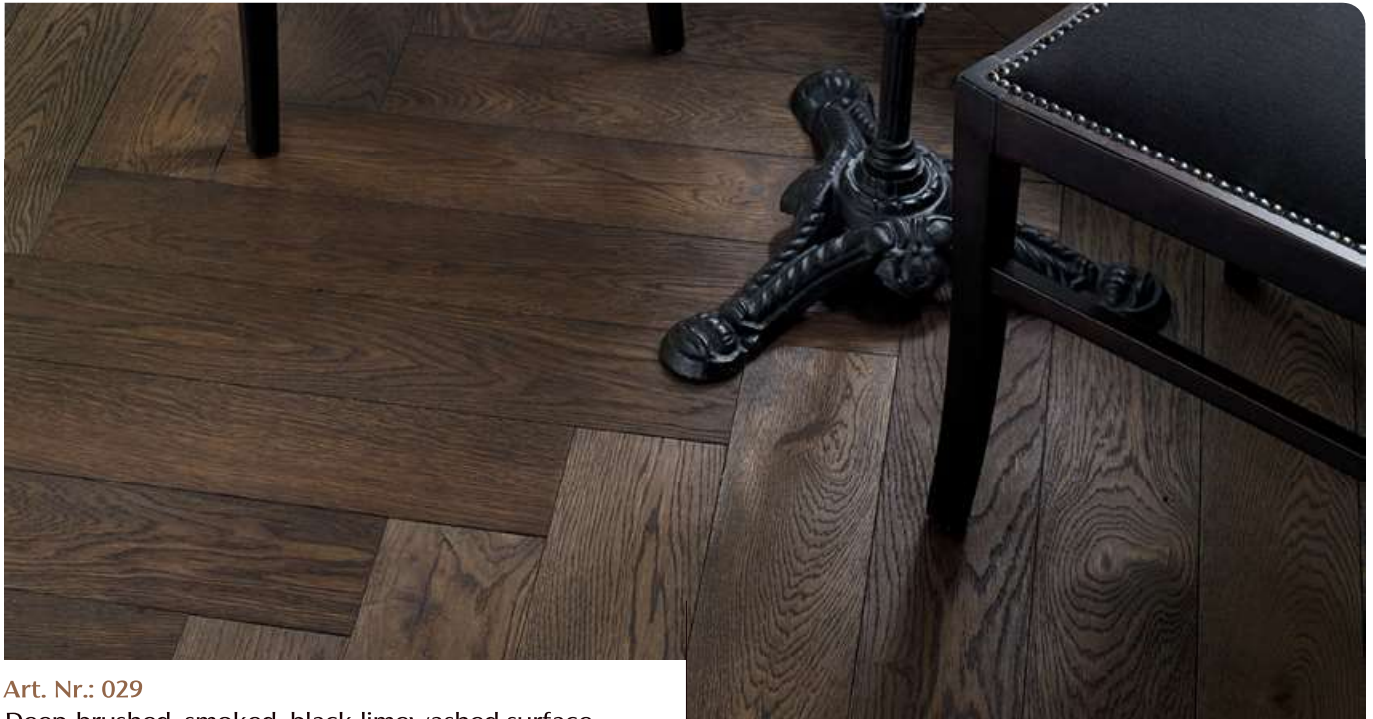

# CAPITAL BLACK

Art. Nr.: 029

Deep-brushed, smoked, black limewashed surface

Wood species: Hungarian oak from sustainably managed, state-owned forests