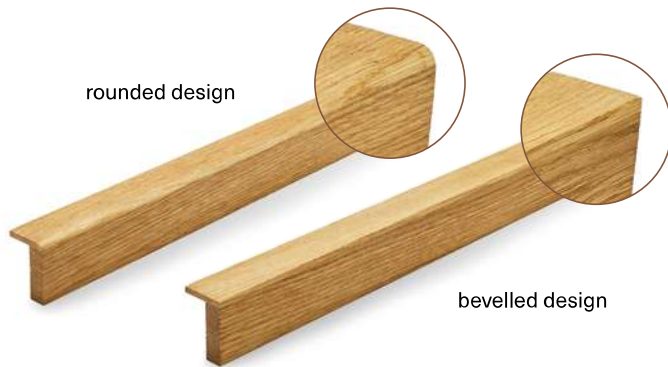

WALL COVERING EDGE PROFILES

EDGE PROFILE (CEILING OR SIDE WALL)

Same finishing as of the wall panel.

Dimensions: 30×4 mm (special size is available on request)
Length: 1200-2400 mm

Top view

LED-PROFILE

Made of two pieces. Same finishing as of the wall panel.

Dimensions: 45×29 mm

Top view

WALL COVERING EDGE PROFILES

L-PROFILE

Made of two pieces of wood. Same finishing as of the wand panel.

Dimensions: 30×43 mm

CUT PROFILE

The wall panel is at 90° cut