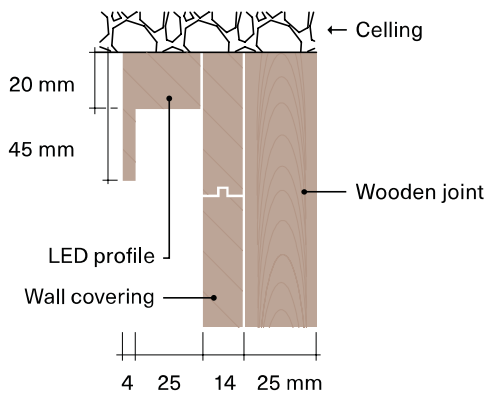

WALL COVERING EDGE PROFILES

EDGE PROFILE (CEILING OR SIDE WALL)

Same finishing as of the wall panel.

Dimensions: 30×4 mm (special size is available on request)
Length: 1200-2400 mm

Top view

LED-PROFILE

Made of two pieces. Same finishing as of the wall panel.

Dimensions: 45×29 mm

Top view

WALL COVERING EDGE PROFILES

L-PROFILE

Made of two pieces of wood. Same finishing as of the wand panel.

Dimensions: 30×43 mm

CUT PROFILE

The wall panel is at 90° cut

Top view