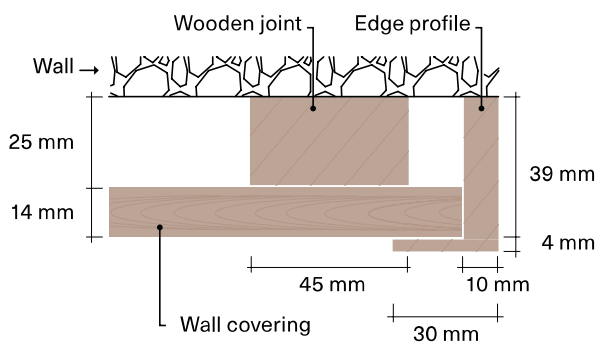

WALL COVERING EDGE PROFILES

EDGE PROFILE (CEILING OR SIDE WALL)

Same finishing as of the wall panel.

Dimensions: 30×4 mm (special size is available on request)
Length: 1200-2400 mm

Top view

LED-PROFILE

Made of two pieces. Same finishing as of the wall panel.

Dimensions: 45×29 mm

Top view

WALL COVERING EDGE PROFILES

L-PROFILE

Made of two pieces of wood. Same finishing as of the wand panel.

Dimensions: 30×43 mm

CUT PROFILE

The wall panel is at 90° cut

Top view