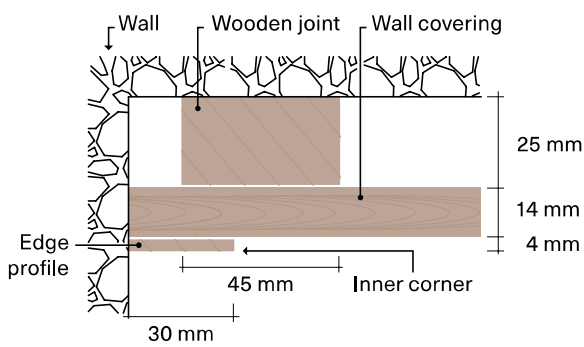

WALL COVERING EDGE PROFILES

EDGE PROFILE (CEILING OR SIDE WALL)

Same finishing as of the wall panel.

Dimensions: 30×4 mm (special size is available on request)
Length: 1200-2400 mm

Top view

LED-PROFILE

Made of two pieces. Same finishing as of the wall panel.

Dimensions: 45×29 mm

Top view

WALL COVERING EDGE PROFILES

L-PROFILE

Made of two pieces of wood. Same finishing as of the wand panel.

Dimensions: 30×43 mm

CUT PROFILE

The wall panel is at 90° cut

Top view